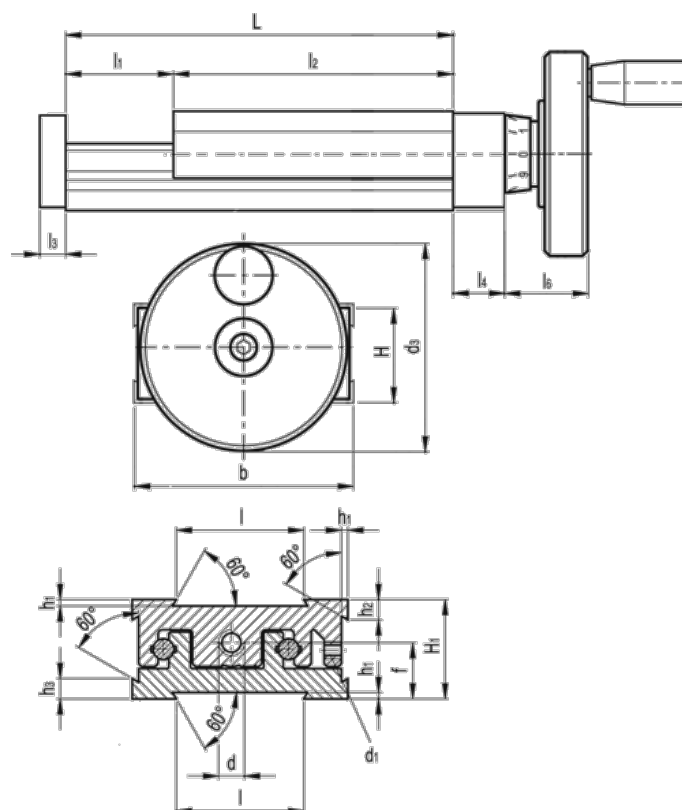

Data Sheet

Article number: 20772011

Description: Adjustable slide unit
GN 900-50-120-50-H-1

Measures

b = 50	h2 = 4.5
d = M6x1	h3 = 7.0
d1 = M4	l = 30
d3 = 50	L - l1 = 120-50
f = 13.0	l2 = 70
H = 23.0	l3 = 6
h1 = 1.5	l4 = 12
H1 = 23	l6 = 22